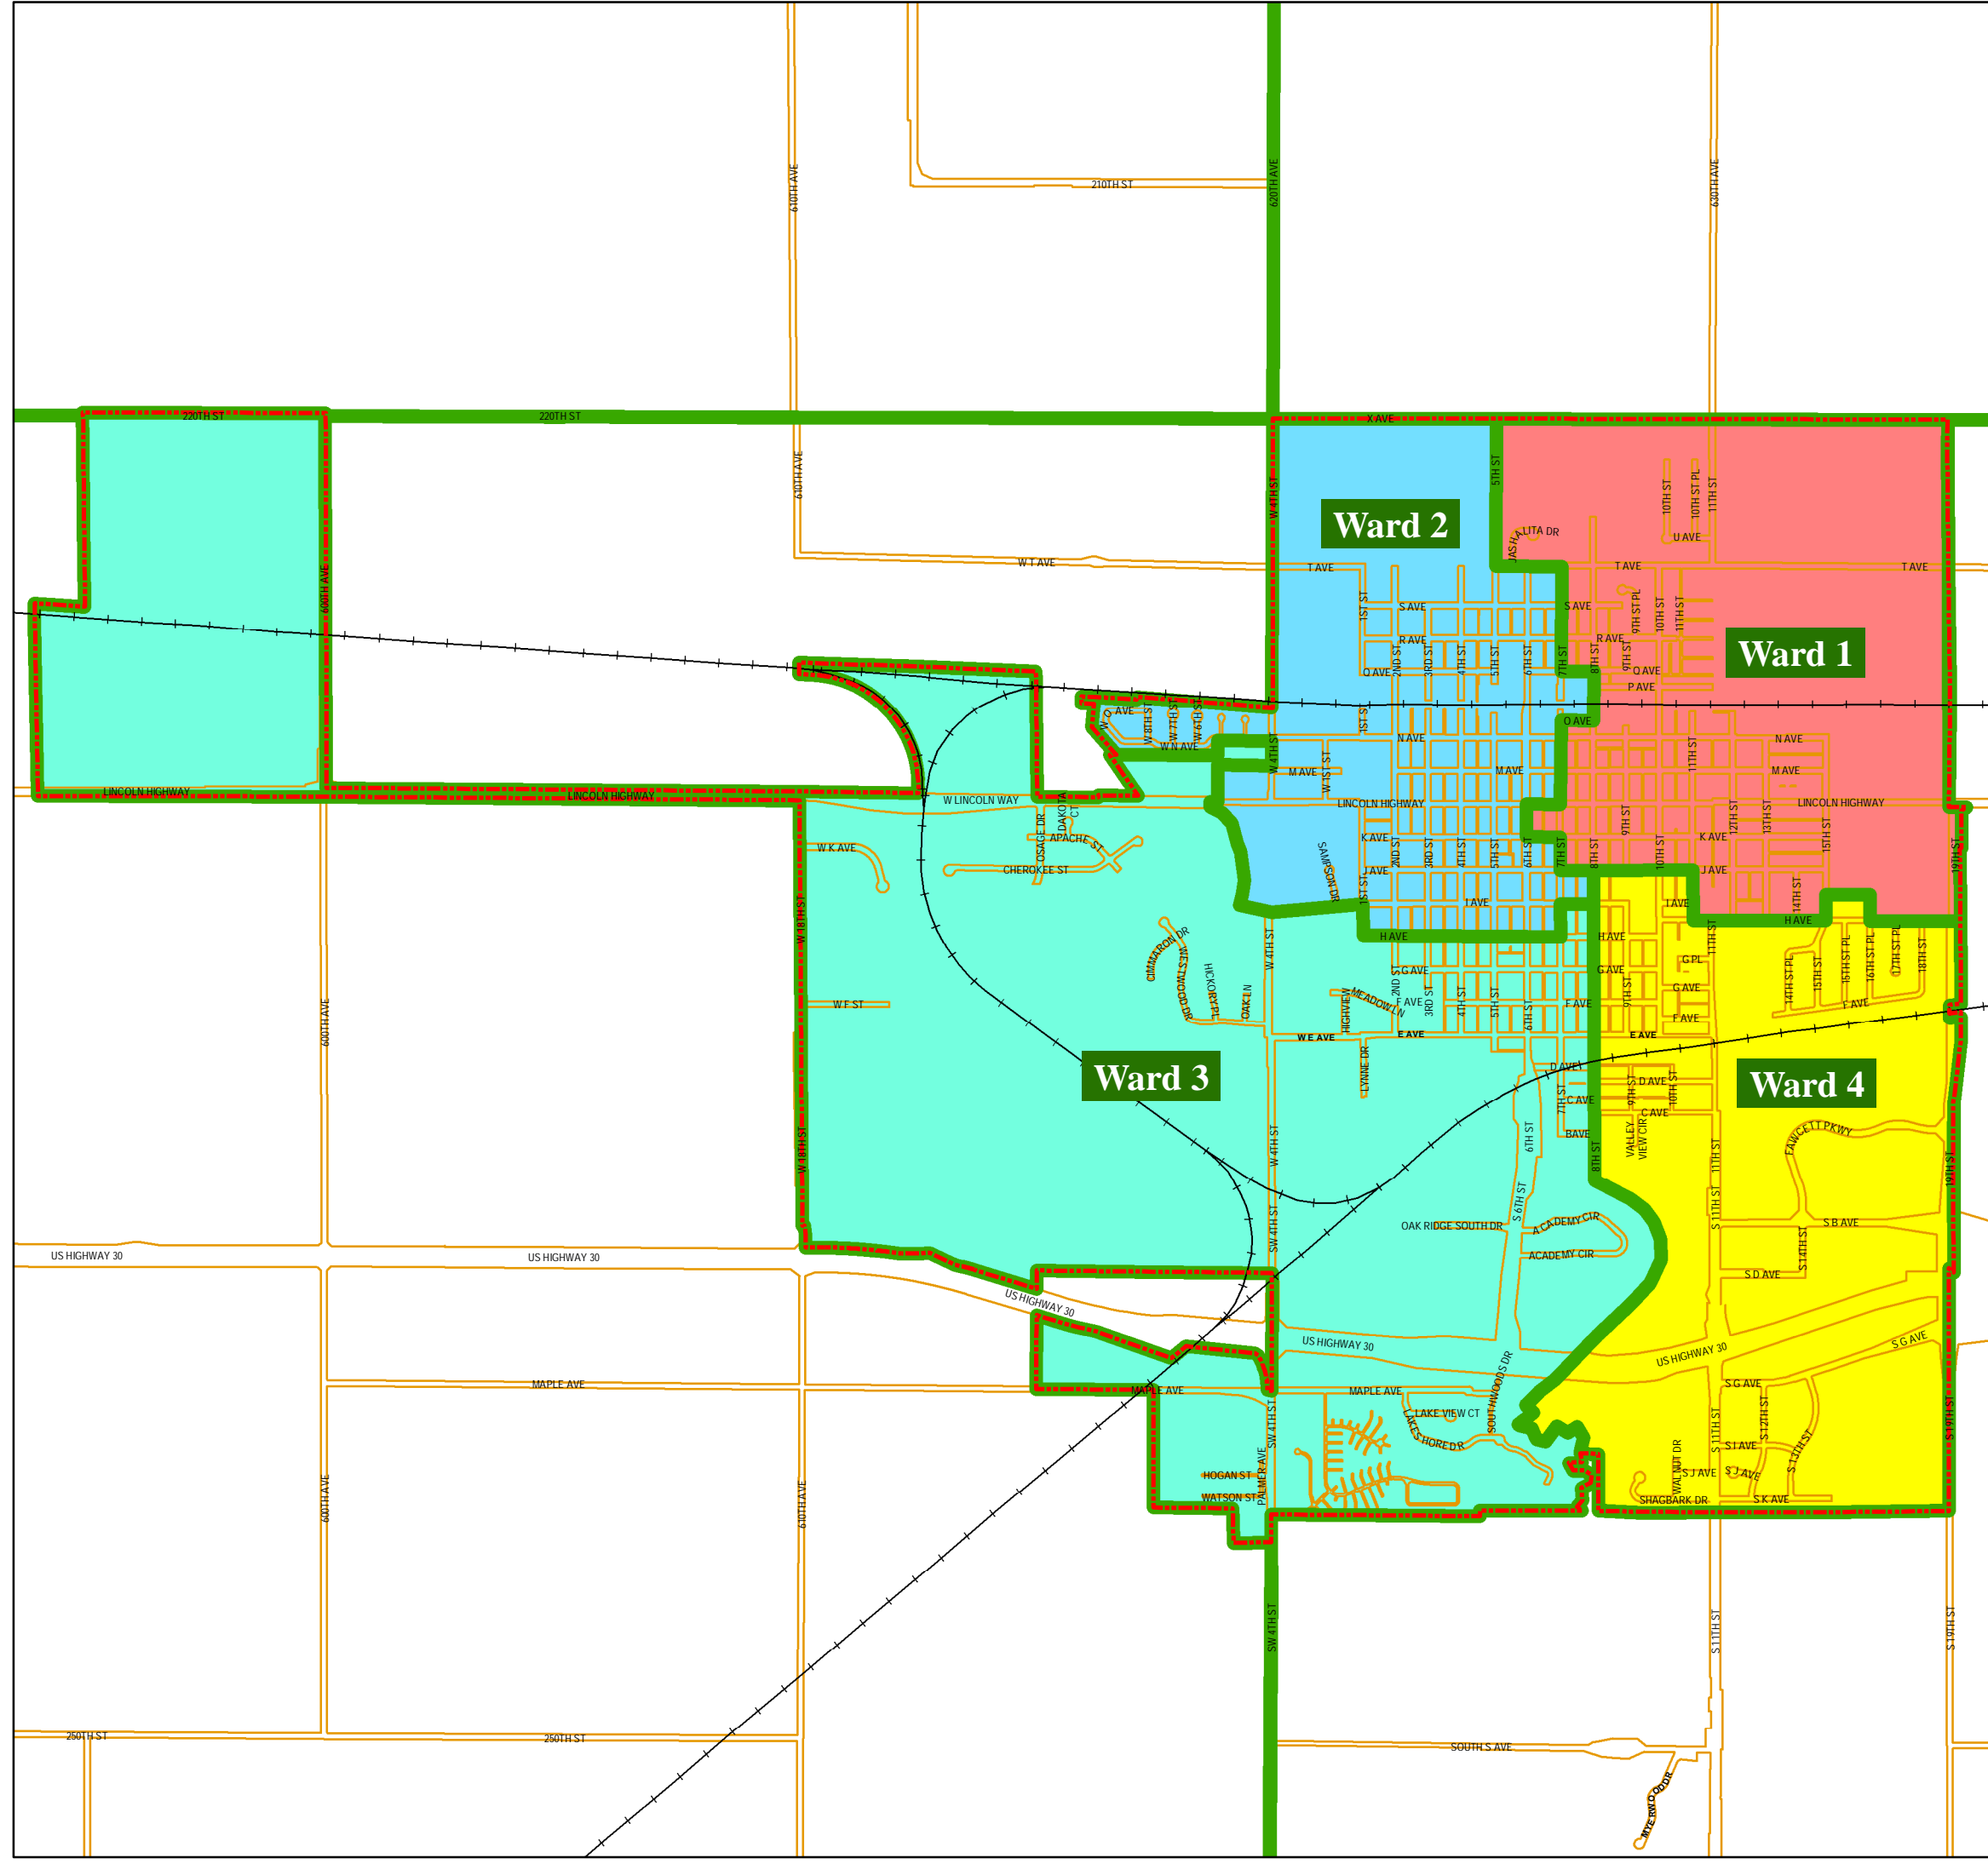

CITY OF NEVADA VOTING PRECINCTS

Legend

- City Limits
- Road Rights-of-Way
- Railroads
- Voting Precinct Boundaries
- Voting Precinct Names

3

Nevada Wards

- Nevada Ward 1
- Nevada Ward 3
- Nevada Ward 2
- Nevada Ward 4

Nevada Polling Locations

- Nevada Ward 1 First United Methodist Church, 1036 7th St
- Nevada Ward 2 Nevada City Hall, 1209 6th St
- Nevada Ward 3 4-H Hall, ISU Extension Bldg, 220 H Ave
- Nevada Ward 4 Gates Hall, 825 15th St

All of Nevada is in House District 10/Senate District 5